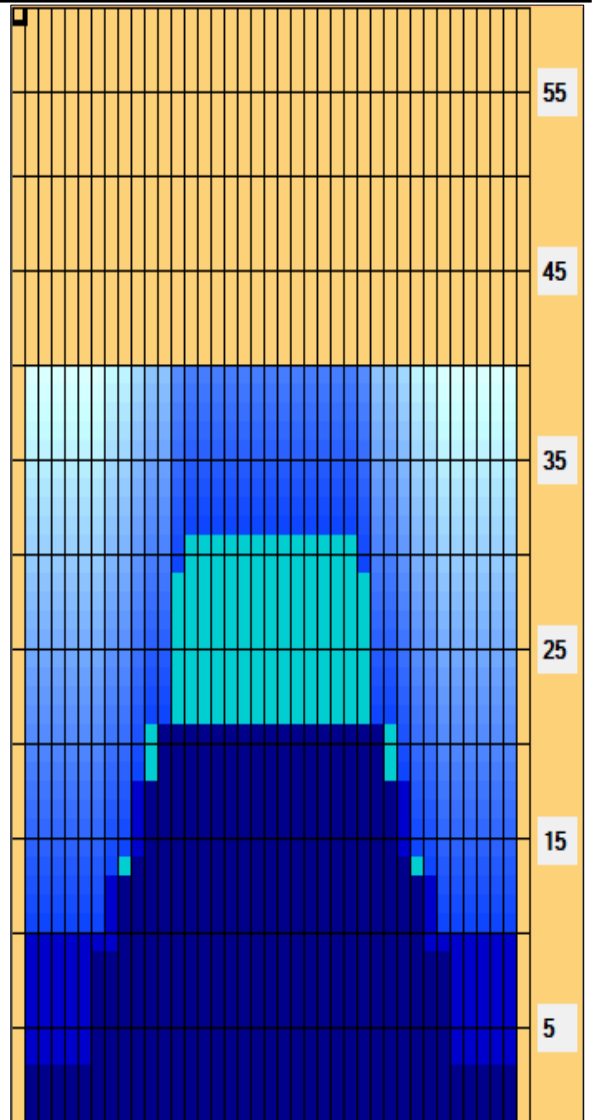

# 2019 Fishing & Outdoor World Ladies Classic

**Oil Pattern Distance:** 40 Feet      **Reverse Brush Drop:** 32 Feet      **Oil Per Board:** 50 uL  
**Forward Oil Total:** 16.3 mL      **Reverse Oil Total:** 6.05 mL      **Volume Oil Total:** 22.35 mL  
**Forward Boards Crossed:** 326 Boards      **Reverse Boards Crossed:** 121 Boards      **Total Boards Crossed:** 447 Boards

Start	Stop	Loads	Speed	Crossed	Start	End	Feet	T.Oil
1	2L 2R	3	14	111	0.0	3.9	3.9	5550
2	7L 7R	2	18	54	3.9	9.0	5.1	2700
3	9L 9R	2	18	46	9.0	14.1	5.1	2300
4	11L 11R	3	18	57	14.1	21.7	7.6	2850
5	13L 13R	3	18	45	21.7	29.3	7.6	2250
6	14L 14R	1	18	13	29.3	31.8	2.5	650
7	2L 2R	0	30	0	31.8	40.0	8.2	0

Conditioner:  
 Type In or Select One  
  
 TransferType:  
 Type In or Select One

- Forward
- Reverse
- Combined
- Buff

Start	Stop	Loads	Speed	Crossed	Start	End	Feet	T.Oil
1	2L 2R	0	30	0	40.0	21.0	-19.0	0
2	12L 12R	1	22	17	21.0	17.9	-3.1	850
3	10L 10R	2	18	42	17.9	12.8	-5.1	2100
4	8L 8R	1	18	25	12.8	10.3	-2.5	1250
5	2L 2R	1	14	37	10.3	8.4	-1.9	1850
6	2L 2R	0	10	0	8.4	0.0	-8.4	0

Item	3L-7L:18L-18R	8L-12L:18L-18R	13L-17L:18L-18R	18L-18R:17R-13R	18L-18R:12R-8R	18L-18R:7R-3R
Description	Outside Track:Middle	Middle Track:Middle	Inside Track:Middle	Middle: Inside Track	Middle:Middle Track	Middle:Outside Track
Track Zone Ratio	4.32	1.7	1.01	1.01	1.7	4.32